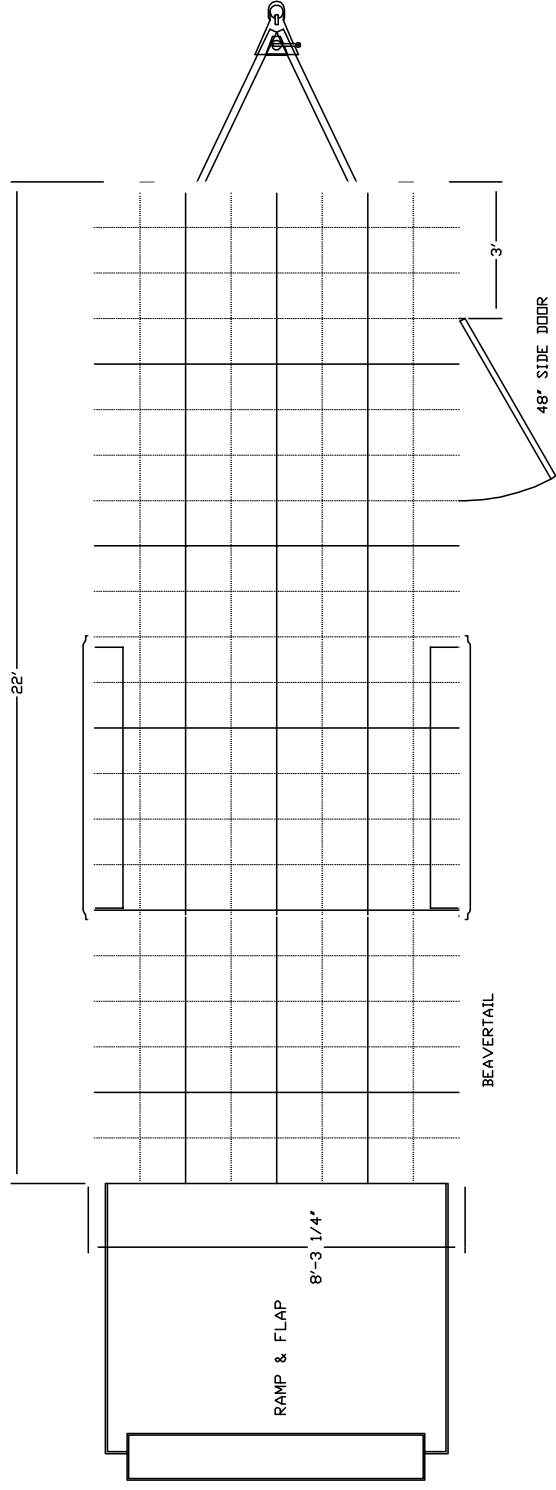

FLOORPLAN PLAYGROUND

DATE: _____ TITLE: PLAN VIEW MODEL: SC 8522TA2 DWG NO: _____

11550 HARTER DRIVE
MIDDLEBURY, IN. 46540
APPROVED BY: DWG. BY: RAM
SCALE: N.T.S. REVISED:

NOTES:
GRID=12" x 12" SQUARES

REV. #	DATE	DESCRIPTION

PACE AMERICAN CLAIMS PROPRIETARY RIGHTS TO THE MATERIAL DISCLOSED HEREIN. NEITHER THIS DRAWING NOR ANY REPRODUCTION THEREOF MAY BE USED TO MANUFACTURE ANYTHING WITHOUT PERMISSION IN WRITING.