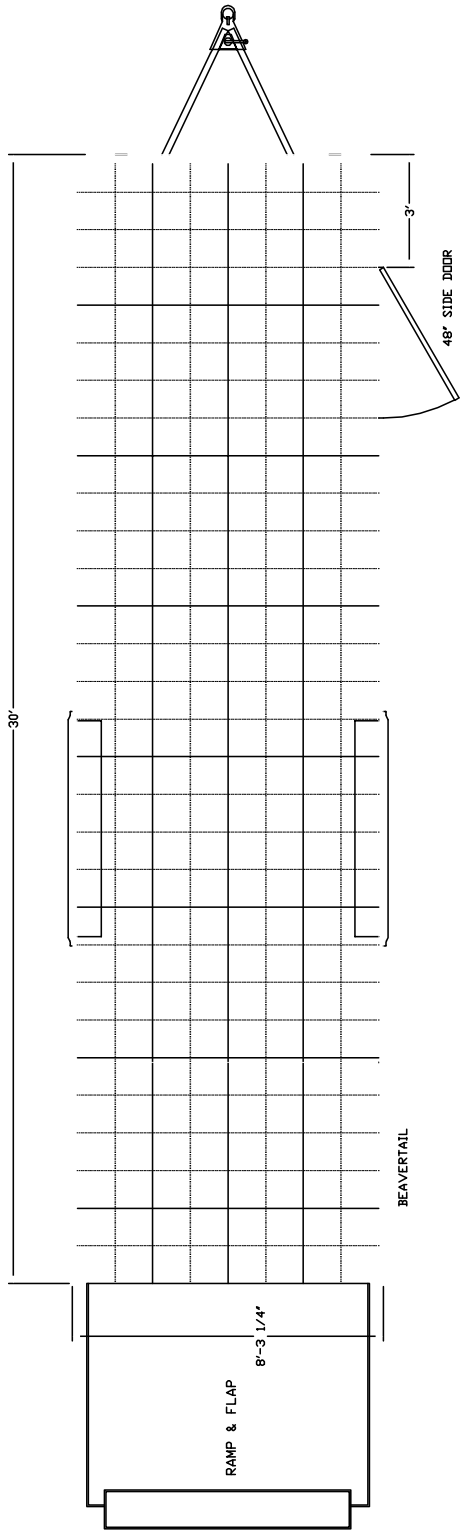

FLOORPLAN PLAYGROUND

DATE: _____ TITLE: PLAN VIEW MODEL: SC 8530TA3 DWG NO: _____

11550 HARTER DRIVE
MIDDLEBURY, IN. 46540
APPROVED BY: N.T.S.
DWG. BY: RAM
REVISED:

NOTES:
GRID=12'x12' SQUARES

REV. #	DATE	DESCRIPTION

PACE AMERICAN CLAIMS PROPRIETARY RIGHTS TO THE MATERIAL DISCLOSED HEREIN. NEITHER THIS DRAWING NOR ANY REPRODUCTION THEREOF MAY BE USED TO MANUFACTURE ANYTHING WITHOUT PERMISSION IN WRITING.